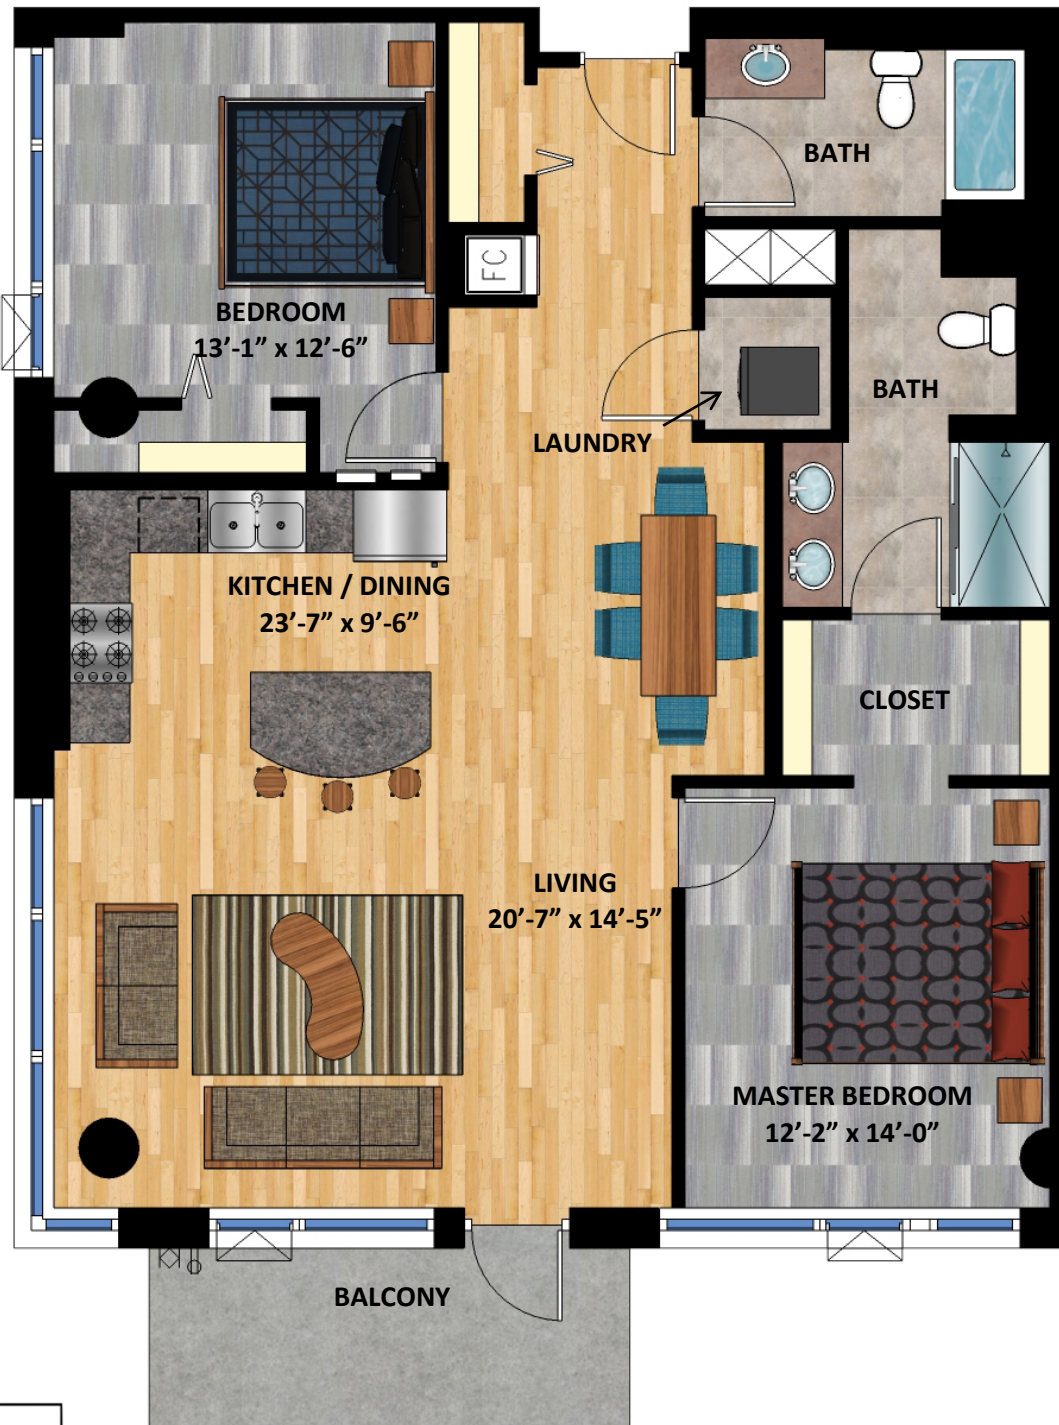

the
**PORTLAND
TOWER**

KEY PLAN

UNITS 707, 807, 907, 1007, 1107, 1207, 1307
1,310 Square Feet
Balcony: 96 Square Feet

North
03/18/15

ALL DIMENSIONS ARE APPROXIMATE
PLAN SUBJECT TO CHANGE
VERIFY CURRENT PLAN WITH PROJECT MANAGER